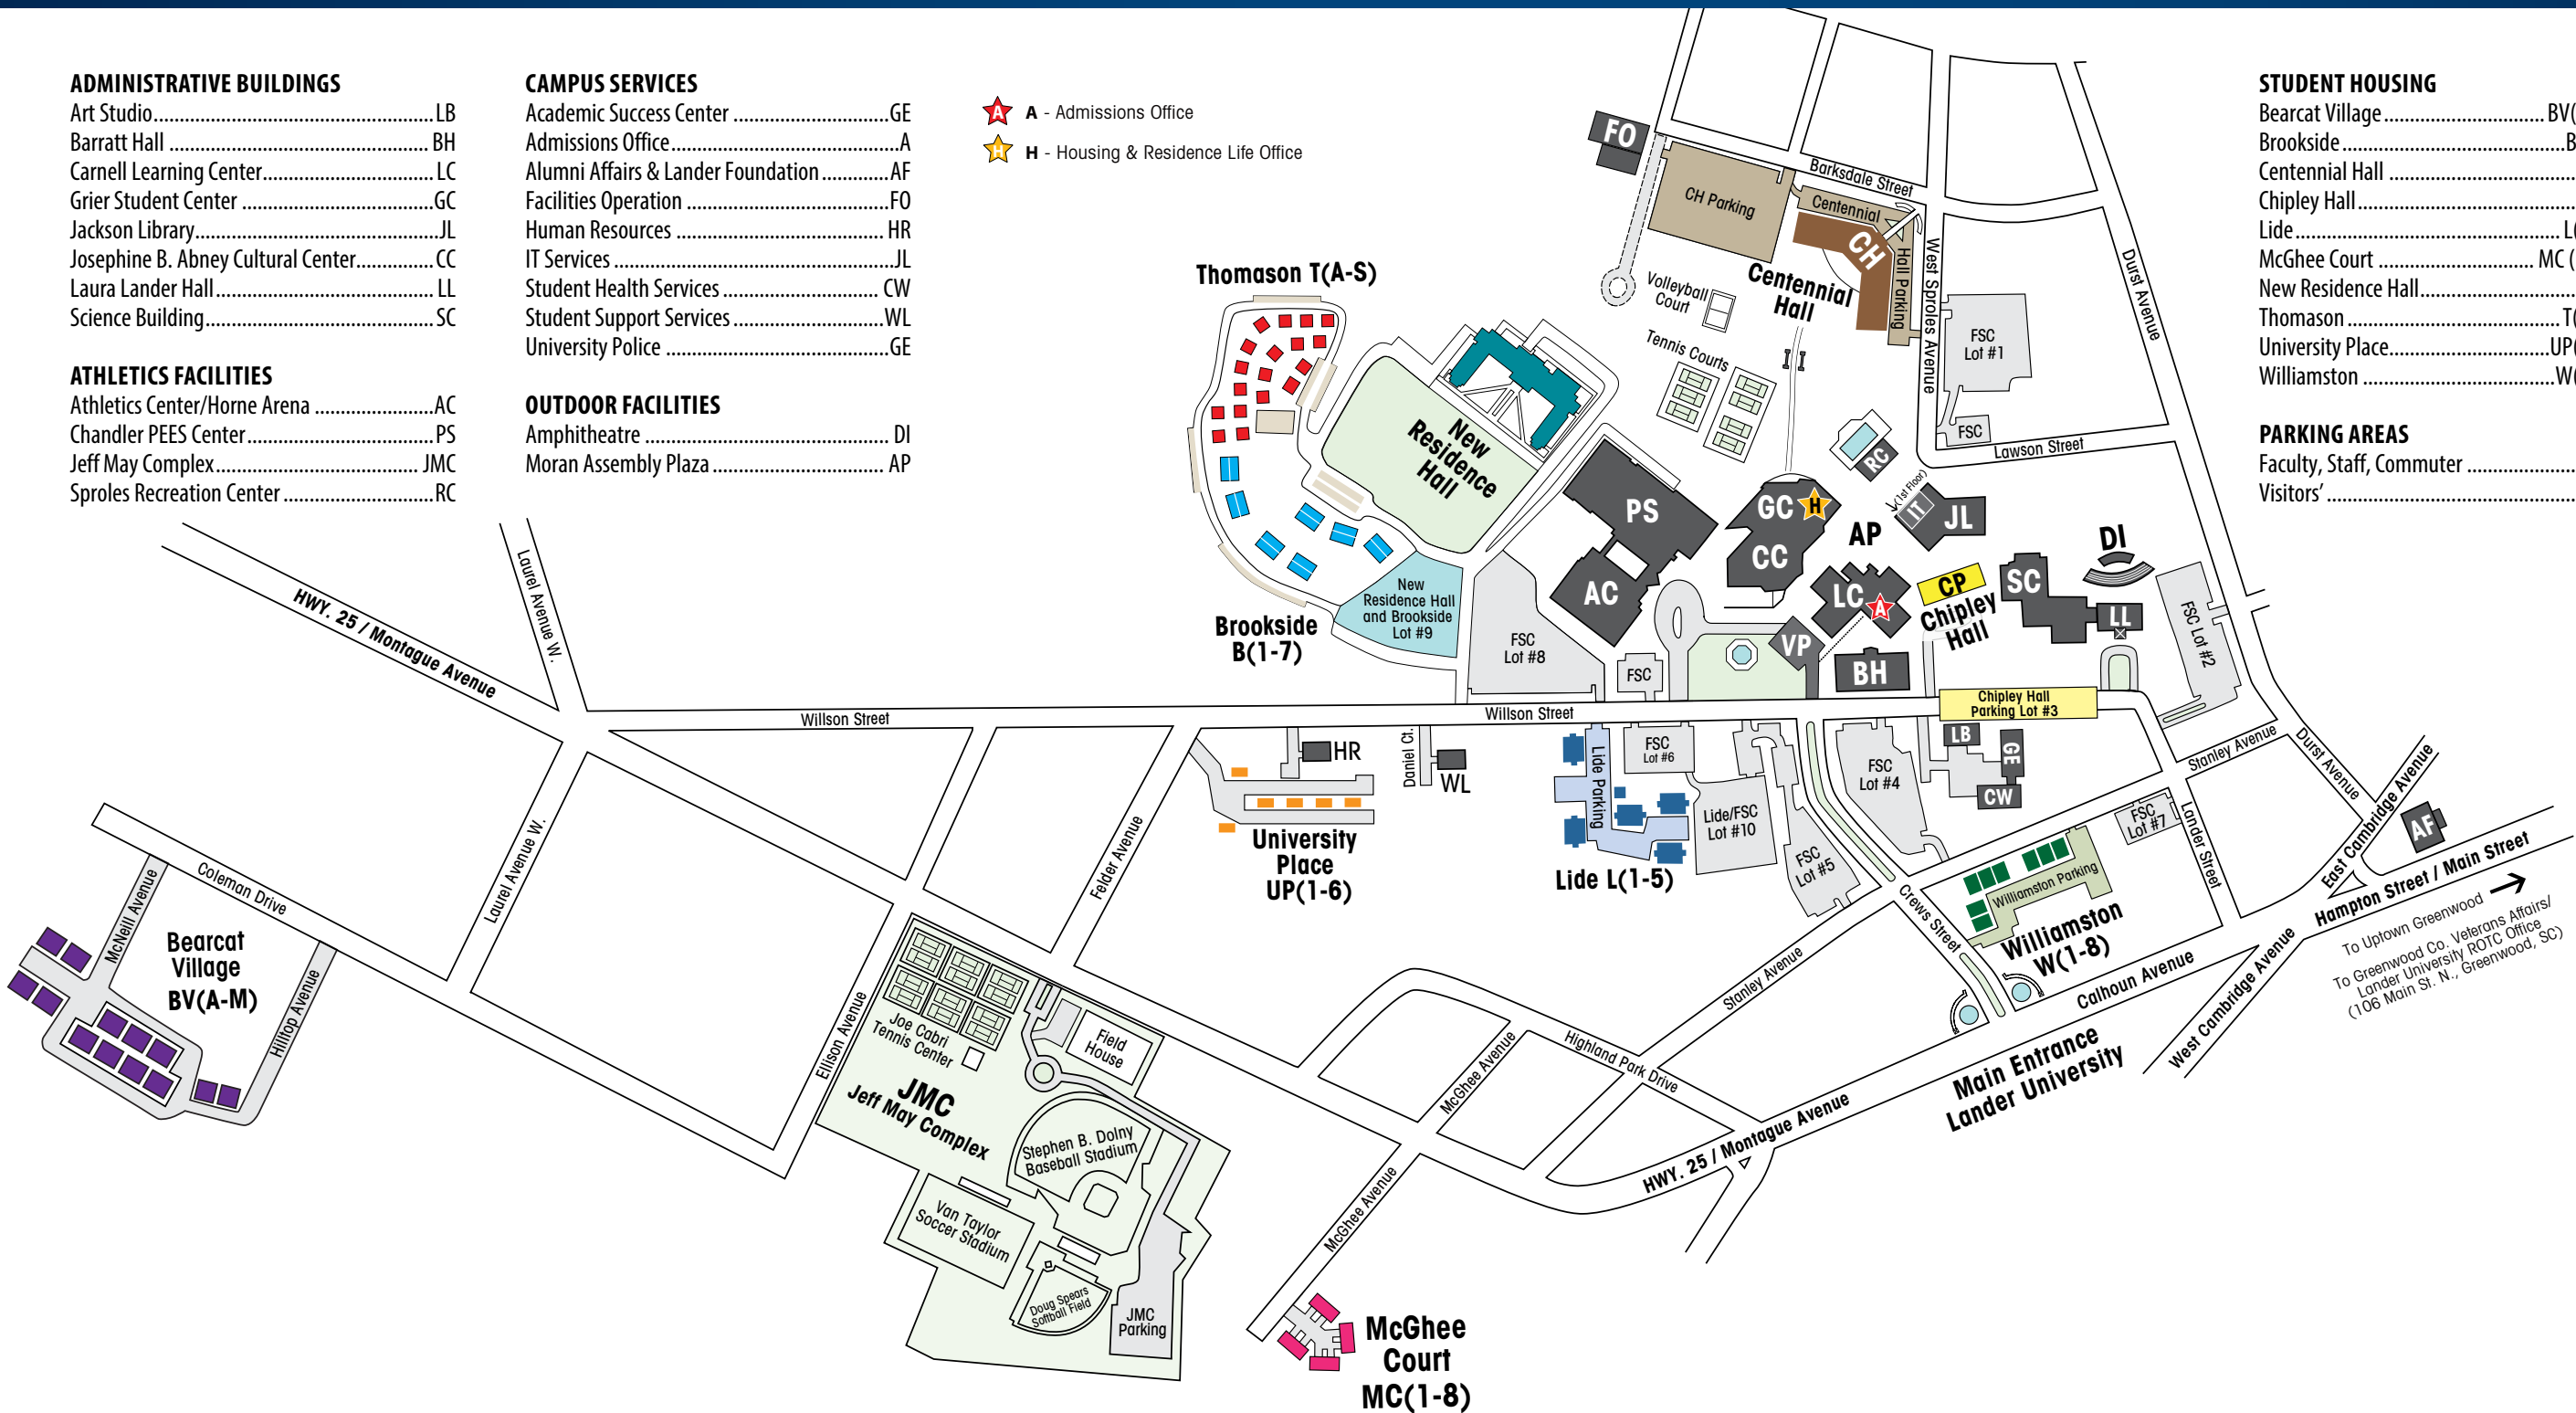

LANDER UNIVERSITY CAMPUS MAP – 320 STANLEY AVENUE, GREENWOOD, SC

ADMINISTRATIVE BUILDINGS

Art Studio.....	LB
Barratt Hall.....	BH
Carnell Learning Center.....	LC
Grier Student Center.....	GC
Jackson Library.....	JL
Josephine B. Abney Cultural Center.....	CC
Laura Lander Hall.....	LL
Science Building.....	SC

ATHLETICS FACILITIES

Athletics Center/Home Arena.....	AC
Chandler PEES Center.....	PS
Jeff May Complex.....	JMC
Sproles Recreation Center.....	RC

CAMPUS SERVICES

Academic Success Center.....	GE
Admissions Office.....	A
Alumni Affairs & Lander Foundation.....	AF
Facilities Operation.....	FO
Human Resources.....	HR
IT Services.....	JL
Student Health Services.....	CW
Student Support Services.....	WL
University Police.....	GE

OUTDOOR FACILITIES

Amphitheatre.....	DI
Moran Assembly Plaza.....	AP

- ★ **A** - Admissions Office
- ★ **H** - Housing & Residence Life Office

STUDENT HOUSING

Bearcat Village.....	BV(A-M)
Brookside.....	B(1-7)
Centennial Hall.....	CH
Chipley Hall.....	CP
Lide.....	L(1-5)
McGhee Court.....	MC(1-8)
New Residence Hall.....	
Thomason.....	T(A-S)
University Place.....	UP(1-6)
Williamston.....	W(1-8)

PARKING AREAS

Faculty, Staff, Commuter.....	FSC
Visitors'.....	VP

To Uptown Greenwood →
 To Greenwood Co. Veterans Affairs/
 Lander University ROTC Office
 (106 Main St. N., Greenwood, SC)