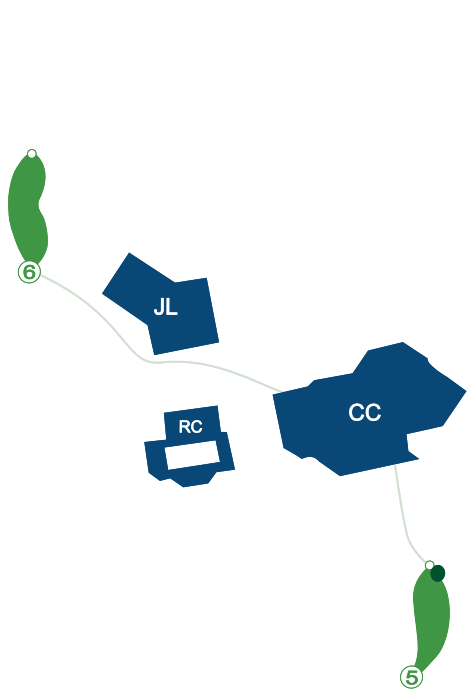

**DIRECTION  
BY MAP**

**DIRECTION  
TO NEXT  
HOLE**

gold tee  
located  
behind  
blue tee

**3**

**178FT**

**DIRECTION  
BY MAP**

**DIRECTION  
TO NEXT  
HOLE**

gold tee  
located  
behind  
blue tee

**4**

**165 FT**

**DIRECTION  
BY MAP**

**DIRECTION  
TO NEXT  
HOLE**

gold tee  
located  
behind  
blue tee

**TENNIS  
COURT**

**5** **198 FT**

**DIRECTION  
BY MAP**

**GREEN HOUSE**

**DIRECTION  
TO NEXT  
HOLE**

gold tee  
located  
behind  
blue tee

**6**

**251 FT**

**DIRECTION  
BY MAP**

**DIRECTION  
TO NEXT  
HOLE**

gold tee  
located  
behind  
blue tee

**7**

**240FT**

**LANDER  
DISC GOLF**  
COURSE MAP 

**DIRECTION  
BY MAP**

**DIRECTION  
TO NEXT  
HOLE**

gold tee  
located  
behind  
blue tee

**8**

**230FT**