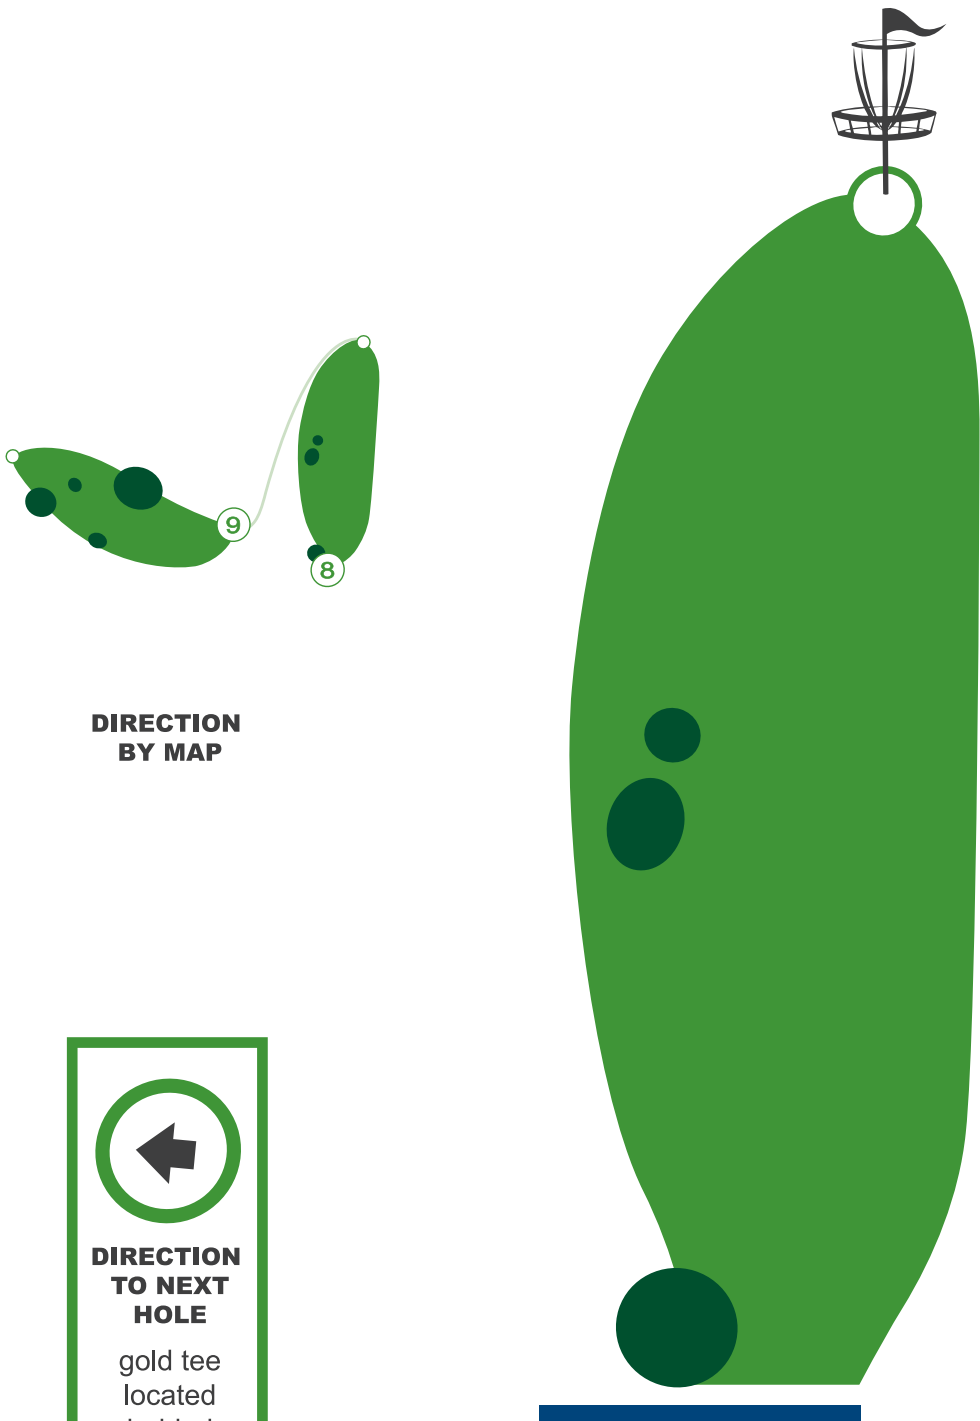

**4**

**165 FT**

**DIRECTION  
BY MAP**

**DIRECTION  
TO NEXT  
HOLE**

gold tee  
located  
behind  
blue tee

**TENNIS  
COURT**

**5** **198 FT**

**DIRECTION  
BY MAP**

**GREEN HOUSE**

**DIRECTION  
TO NEXT  
HOLE**

gold tee  
located  
behind  
blue tee

**6**

**251 FT**

**DIRECTION  
BY MAP**

**DIRECTION  
TO NEXT  
HOLE**

gold tee  
located  
behind  
blue tee

**7**

**240FT**

**LANDER  
DISC GOLF**  
COURSE MAP 

**DIRECTION  
BY MAP**

**DIRECTION  
TO NEXT  
HOLE**

gold tee  
located  
behind  
blue tee

**8**

**230FT**

**DIRECTION  
BY MAP**

**DIRECTION  
TO NEXT  
HOLE**

gold tee  
located  
behind  
blue tee

**9**

**235FT**

**DIRECTION  
BY MAP**

**DIRECTION  
TO NEXT  
HOLE**

gold tee  
located  
behind  
blue tee