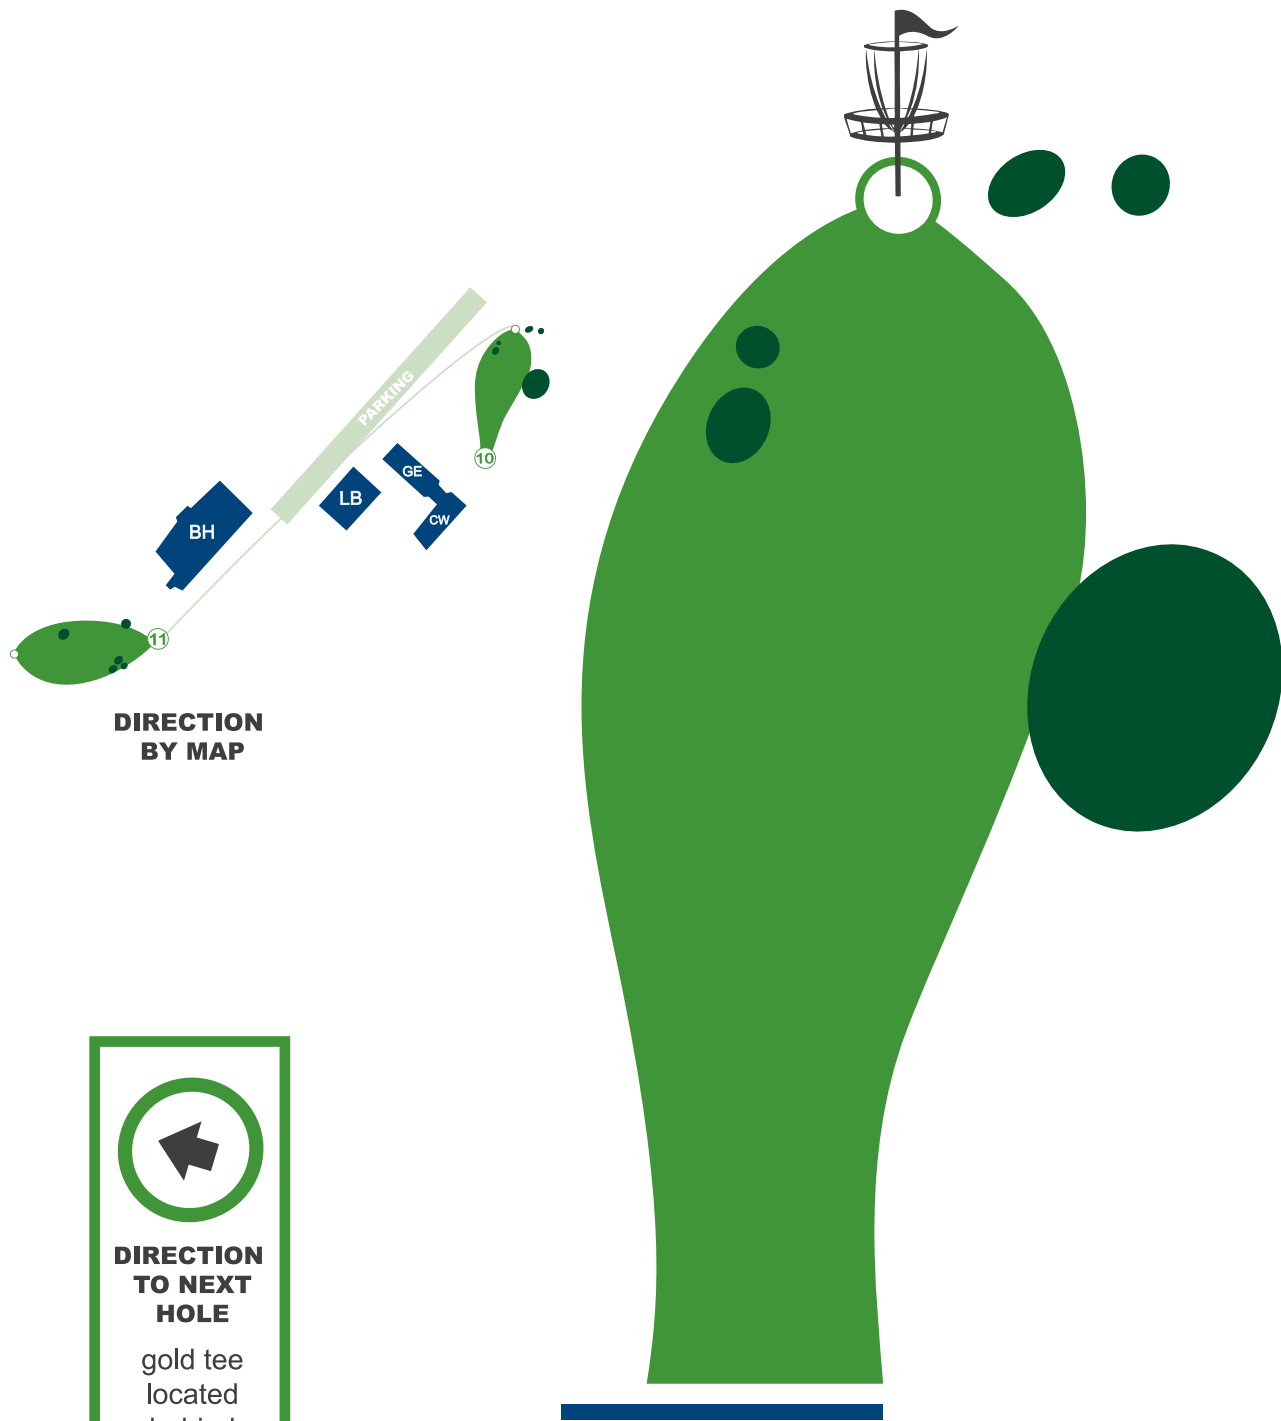

**DIRECTION
BY MAP**

**DIRECTION
TO NEXT
HOLE**

gold tee
located
behind
blue tee

10 **290FT**