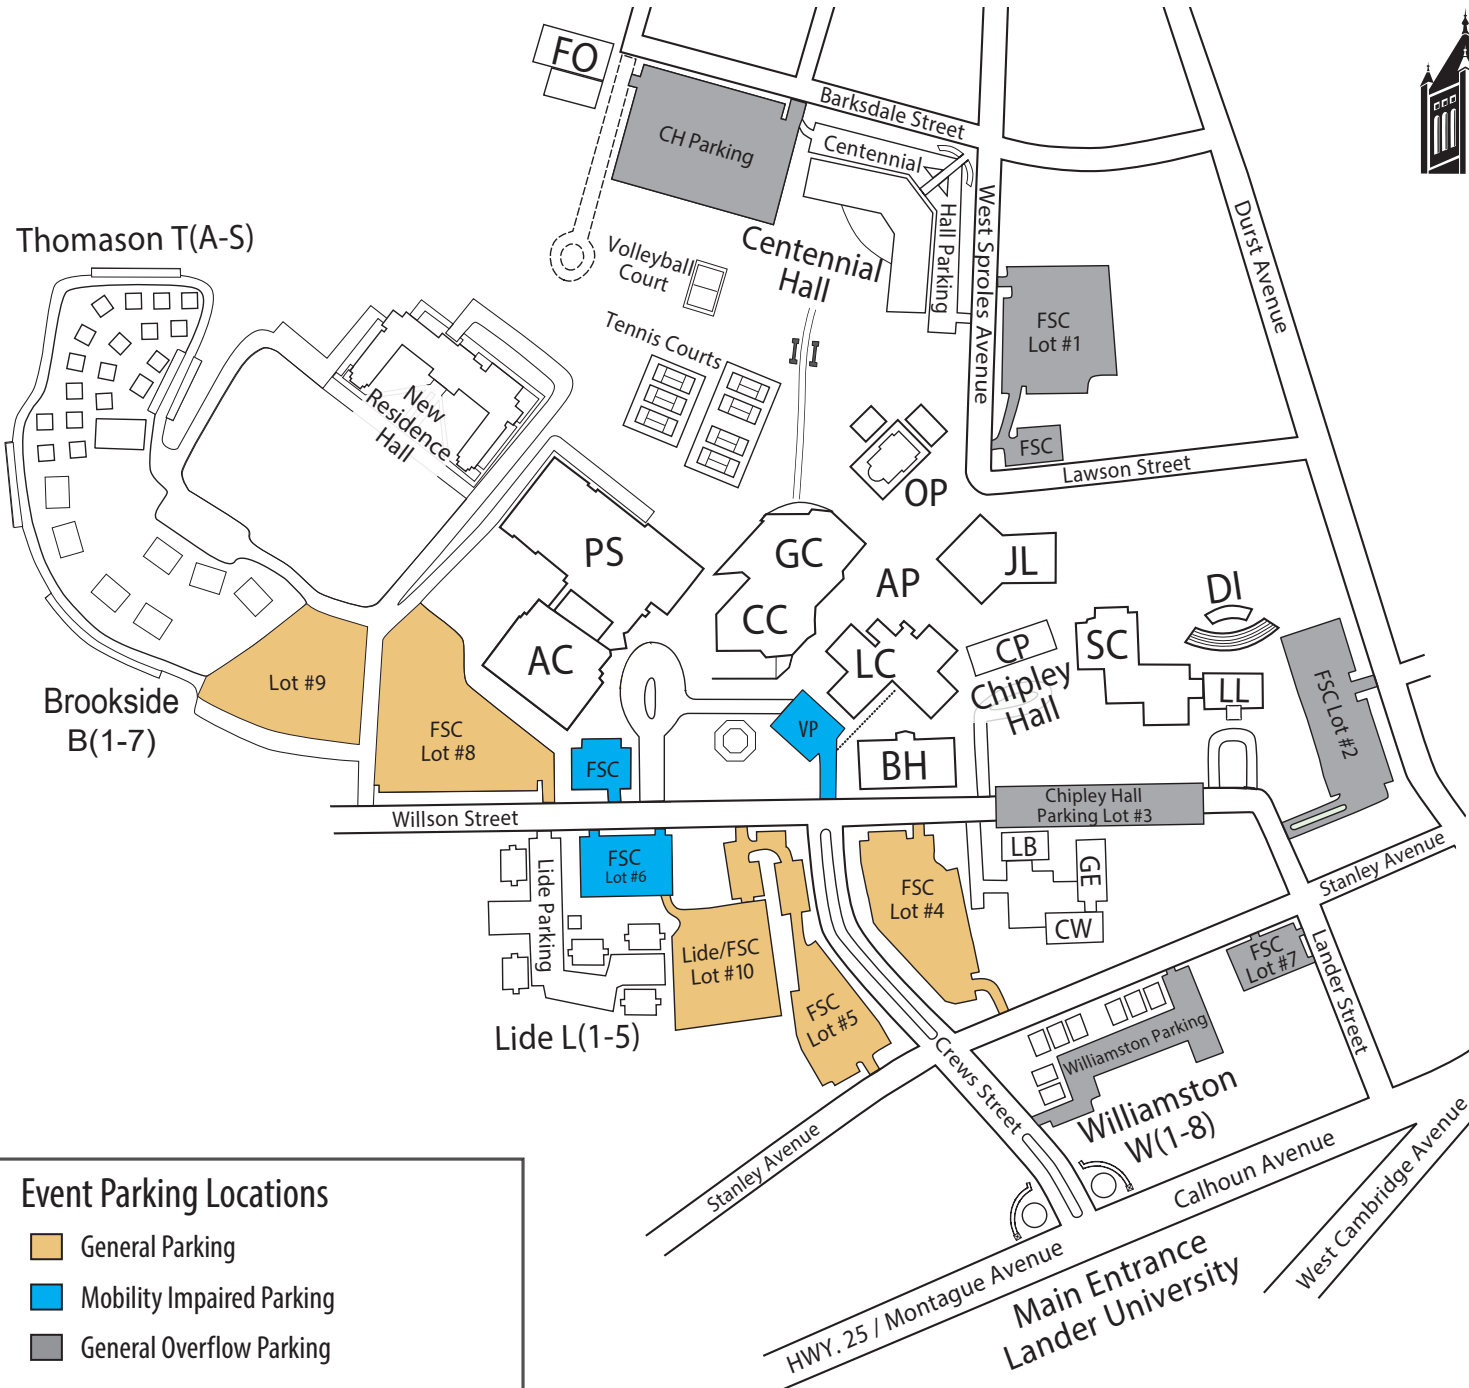

# LANDER UNIVERSITY

**Event Parking Locations**

- General Parking
- Mobility Impaired Parking
- General Overflow Parking

### ADMINISTRATIVE BUILDINGS

Art Studio.....	LB
Barratt Hall.....	BH
Carnell Learning Center.....	LC
Grier Student Center.....	GC
Jackson Library.....	JL
Josephine B. Abney Cultural Center.....	CC
Laura Lander Hall.....	LL
Science Building.....	SC

### OUTDOOR FACILITIES

Amphitheatre.....	DI
Moran Assembly Plaza.....	AP

### PARKING AREAS

Faculty, Staff, Commuter.....	FSC
Visitors Lot.....	VP