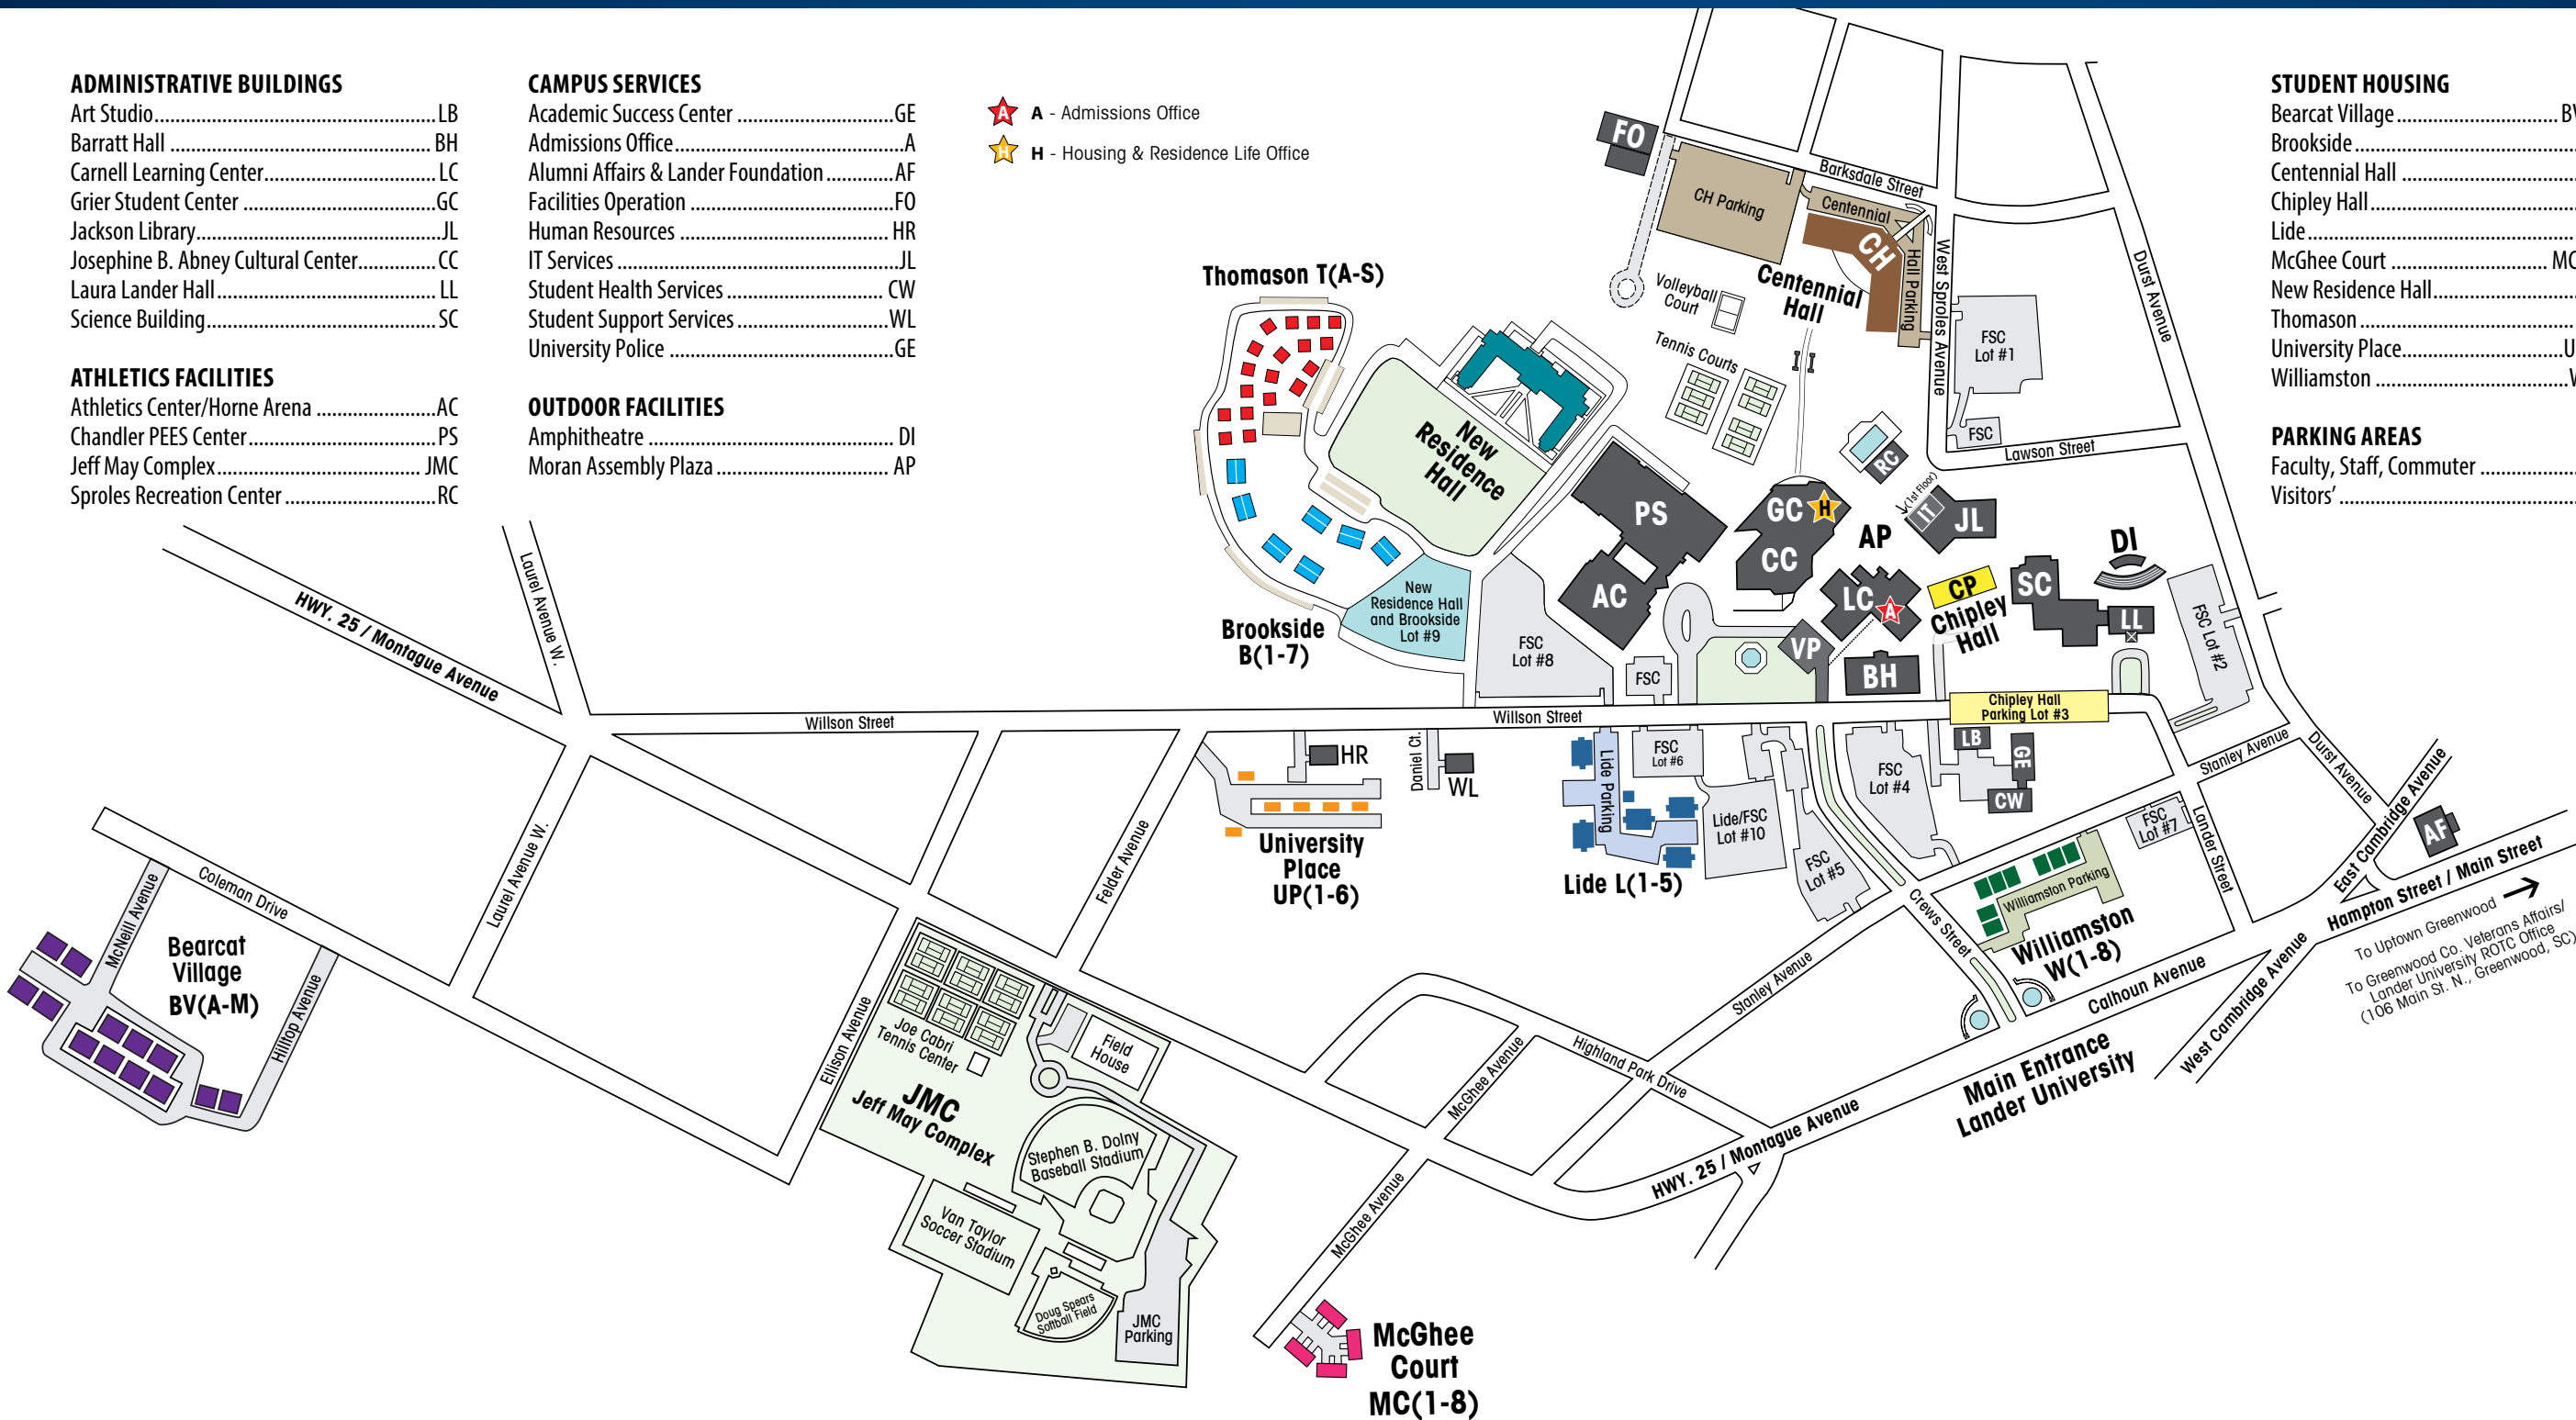

LANDER UNIVERSITY CAMPUS MAP – 320 STANLEY AVENUE, GREENWOOD, SC

ADMINISTRATIVE BUILDINGS

Art Studio.....	LB
Barratt Hall.....	BH
Carnell Learning Center.....	LC
Grier Student Center.....	GC
Jackson Library.....	JL
Josephine B. Abney Cultural Center.....	CC
Laura Lander Hall.....	LL
Science Building.....	SC

ATHLETICS FACILITIES

Athletics Center/Home Arena.....	AC
Chandler PEES Center.....	PS
Jeff May Complex.....	JMC
Sproles Recreation Center.....	RC

CAMPUS SERVICES

Academic Success Center.....	GE
Admissions Office.....	A
Alumni Affairs & Lander Foundation.....	AF
Facilities Operation.....	FO
Human Resources.....	HR
IT Services.....	JL
Student Health Services.....	CW
Student Support Services.....	WL
University Police.....	GE

OUTDOOR FACILITIES

Amphitheatre.....	DI
Moran Assembly Plaza.....	AP

- ★ **A** - Admissions Office
- ★ **H** - Housing & Residence Life Office

STUDENT HOUSING

Bearcat Village.....	BV(A-M)
Brookside.....	B(1-7)
Centennial Hall.....	CH
Chipley Hall.....	CP
Lide.....	L(1-5)
McGhee Court.....	MC(1-8)
New Residence Hall.....	
Thomason.....	T(A-S)
University Place.....	UP(1-6)
Williamston.....	W(1-8)

PARKING AREAS

Faculty, Staff, Commuter.....	FSC
Visitors'.....	VP

To Uptown Greenwood
 To Greenwood Co. Veterans Affairs/
 Lander University ROTC Office
 (106 Main St. N., Greenwood, SC)