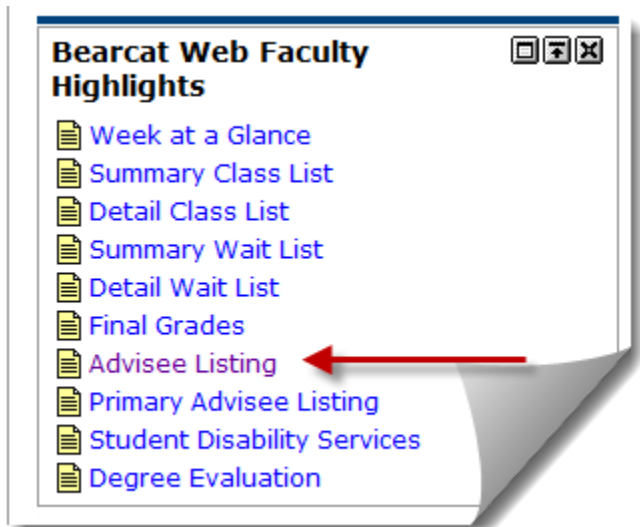

Running a List of Your Advisees

1. Log into the **MyLander** campus portal.

2. In the **Bearcat Web Faculty Highlights** box, click on the **Advisee Listing** link.

(If prompted, enter the appropriate Term.)

3. Your **Advisee Listing** will be displayed. To print a copy of your Advisee Listing, use the print function of your web browser.

You can also download your Advisee list in an **Excel spreadsheet**, or view a **Photo Roster** of your Advisees.

Select Term

Select a Term:

Advisee Listing

L00 Fall 2005
Mar 07, 2005 11:03 am

Advisee Listing

Download your class list to an Excel spreadsheet

View student photos for your class list

Student Name	Advisor Type	View	Holds	Test Scores	Transcript	Degree Evaluation
Bentley, Laura F.	L00	View	View	View	View	View
Booth, Shirley W.	L00	View	View	View	View	View
Hess, Ceferina	L00	View	View	View	View	View
Huckabee, Tiffany A.	L00	View	View	View	View	View
Kessler, Leah E.	L00	View	View	View	View	View
Livingston, Chrystal M.	L00	View	View	View	View	View
Spearman, Mary E.	L00	View	View	View	View	View